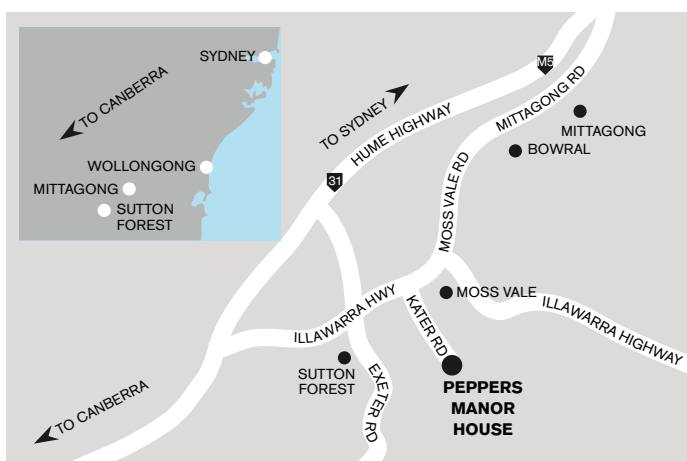

For something a little more casual visit Katers Larder. Situated in the courtyard looking out over the manicured estate gardens, delight in fresh, vibrant flavours and local produce.

## Peppers Manor House

Peppers Manor House is located in Sutton Forest, a scenic 90 minute drive south of Sydney and less than two hours drive from the nation's capital, Canberra.

**Kater Road, Sutton Forest NSW 2577**